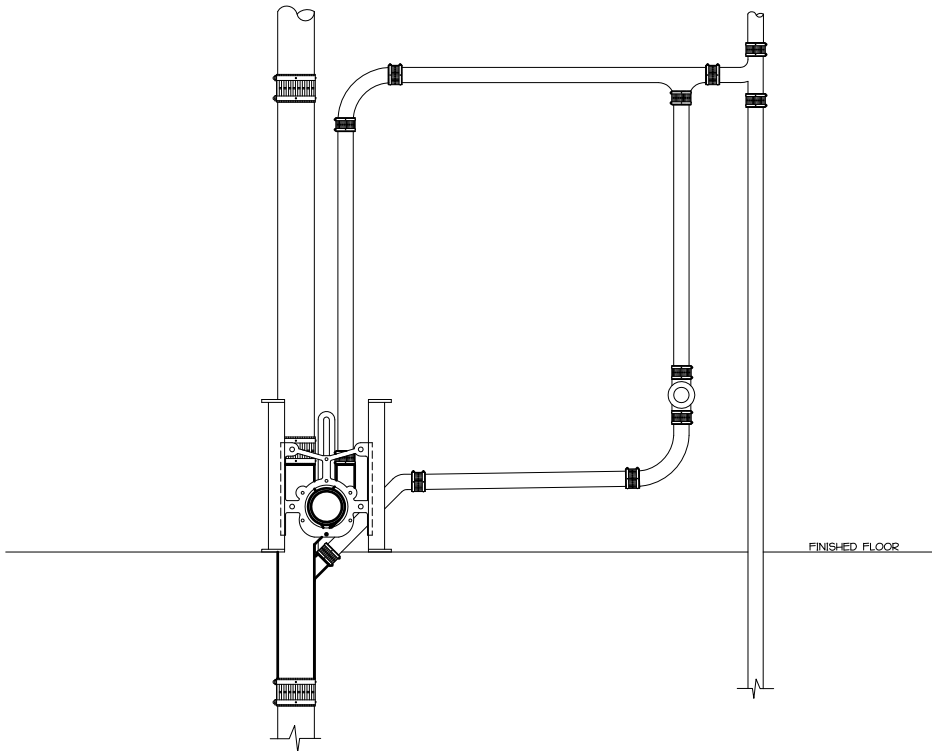

PLAN VIEW

ELEVATION

CHARLOTTE PIPE STARTER FITTING EZS 800R
 4x28 THREADED RIGHT HAND -- A INLET 16", B INLET 0"
 WITH EZS 22 SUPPORT FRAME

EZS 800R
WALL MOUNT BACK
OUTLET APPLICATION