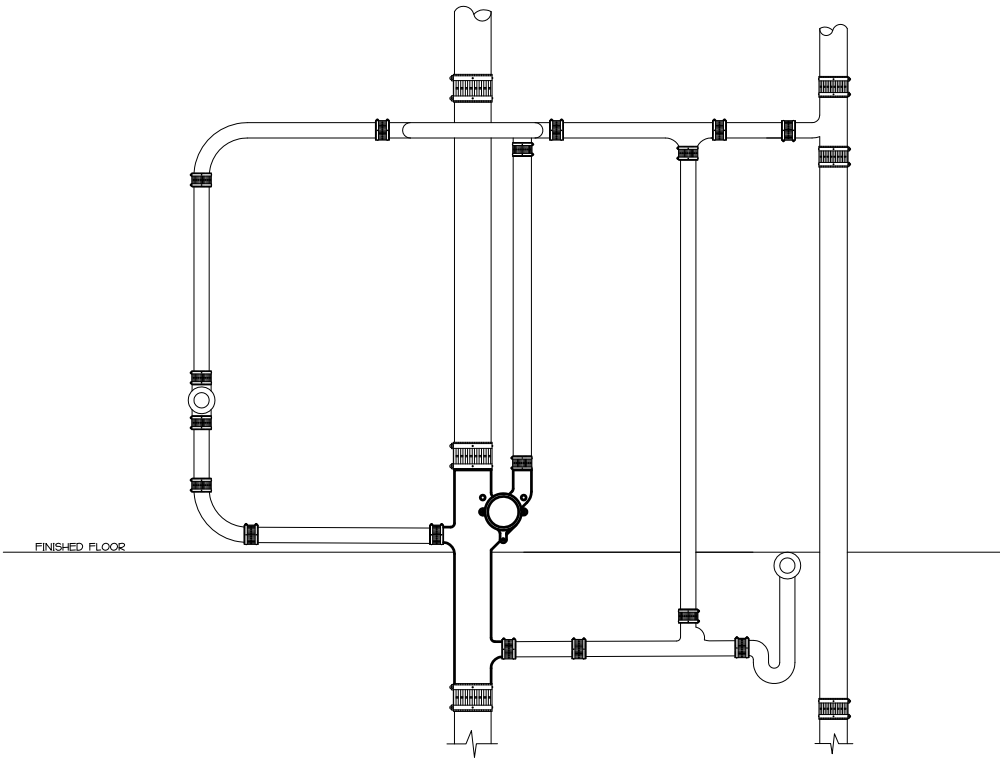

PLAN VIEW

ELEVATION

CHARLOTTE PIPE STARTER FITTING EZS 700D
 4x28 THREADED DOUBLE -- A INLET 23-1/2", B INLET 8-1/2"

EZS 700D
DOUBLE FLOOR MOUNT BACK
OUTLET APPLICATION